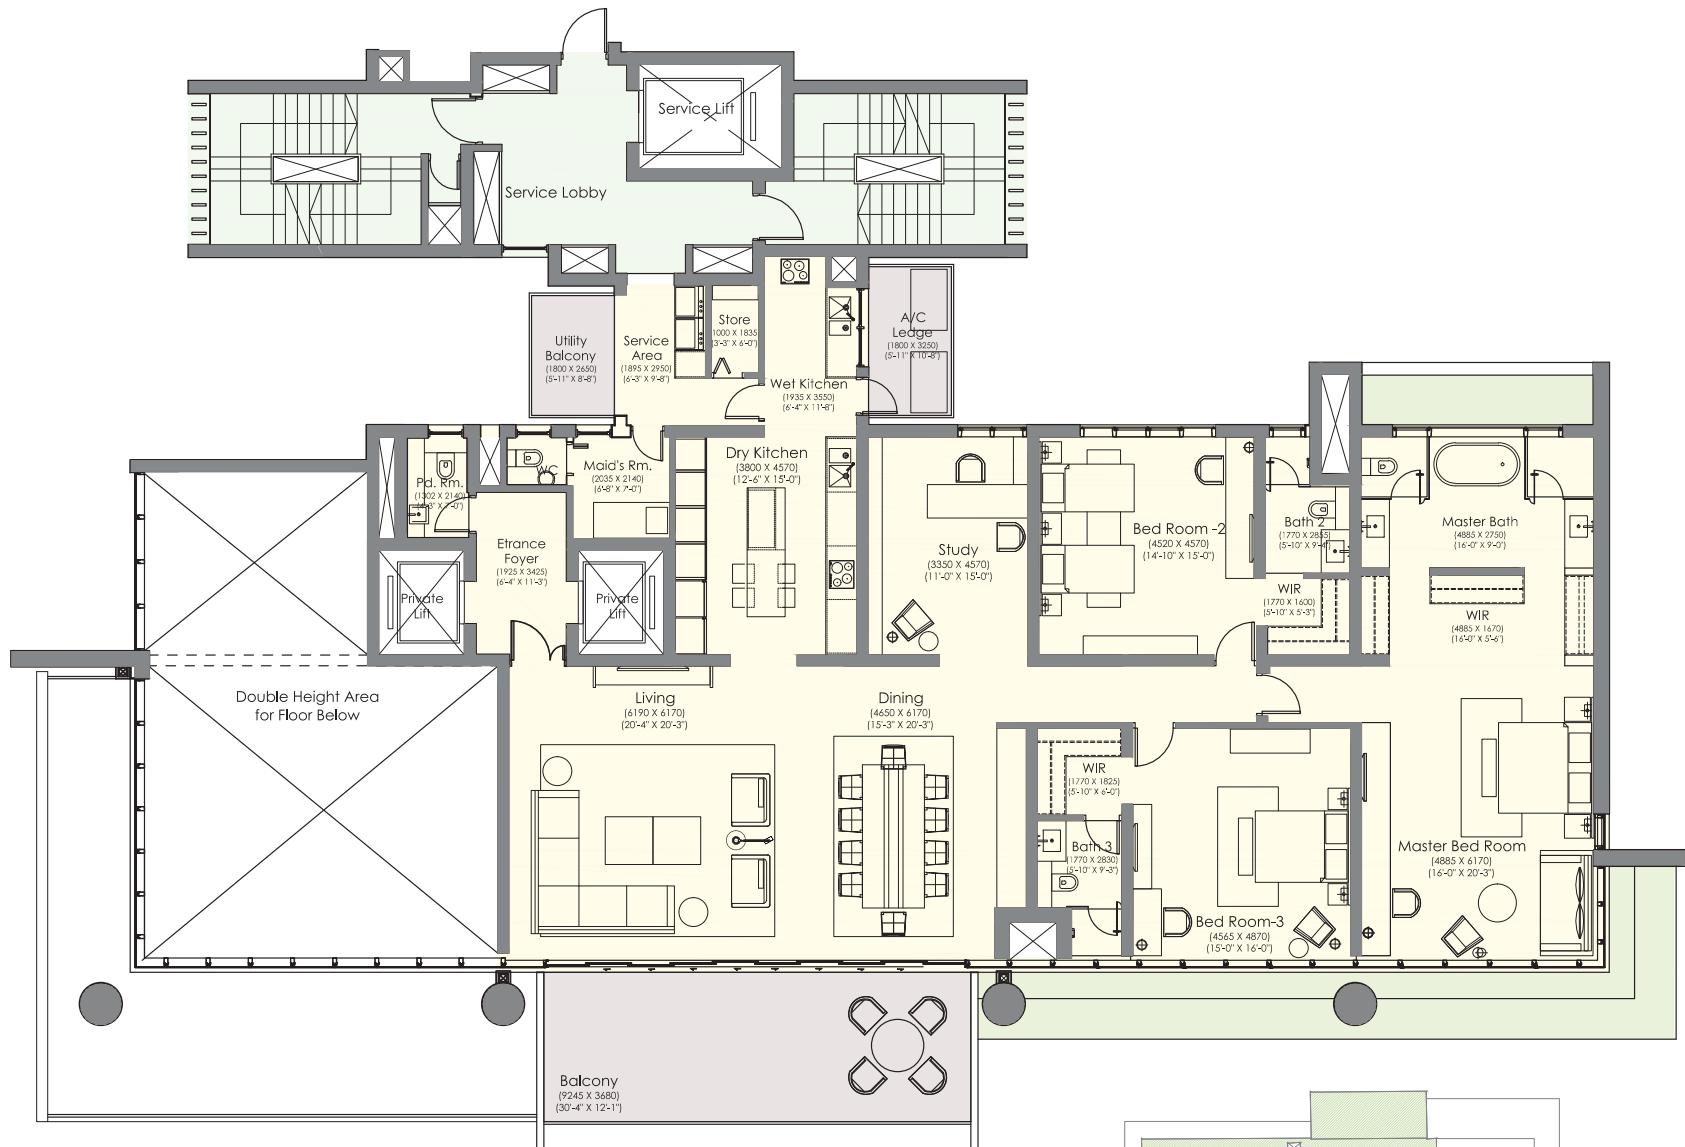

THREE BED ROOM UNIT - INDICATIVE LAYOUT

UNIT AREA - 4787 Sq ft (Approx.)

TOWER A (BLOCK I & II):	2 nd , 4 th , 6 th , 8 th , 10 th , 12 th , 14 th , 16 th , 18 th .
TOWER B, C, D (BLOCK I & II):	2 nd , 4 th , 6 th , 8 th , 10 th , 12 th , 14 th , 16 th , 18 th , 20 th , 22 nd , 24 th .

THREE BEDROOM UNIT FLOOR LOCATIONS AT DIFFERENT TOWERS