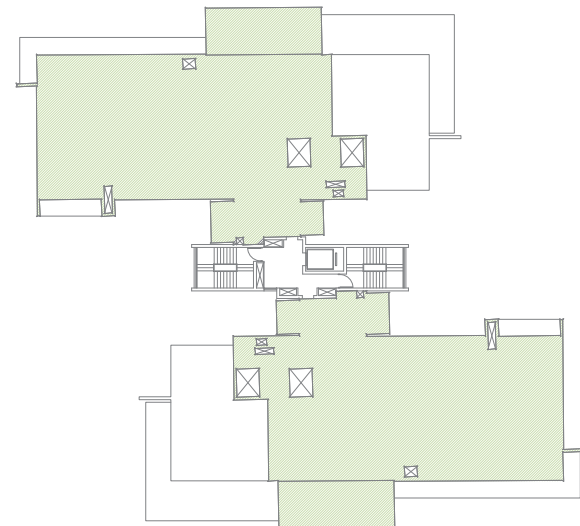

THREE BED ROOM UNIT - INDICATIVE LAYOUT

UNIT AREA - 4787 Sq ft (Approx.)

TOWER A (BLOCK I & II):	2 nd , 4 th , 6 th , 8 th , 10 th , 12 th , 14 th , 16 th , 18 th .
TOWER B, C, D (BLOCK I & II):	2 nd , 4 th , 6 th , 8 th , 10 th , 12 th , 14 th , 16 th , 18 th , 20 th , 22 nd , 24 th .

THREE BEDROOM UNIT FLOOR LOCATIONS AT DIFFERENT TOWERS