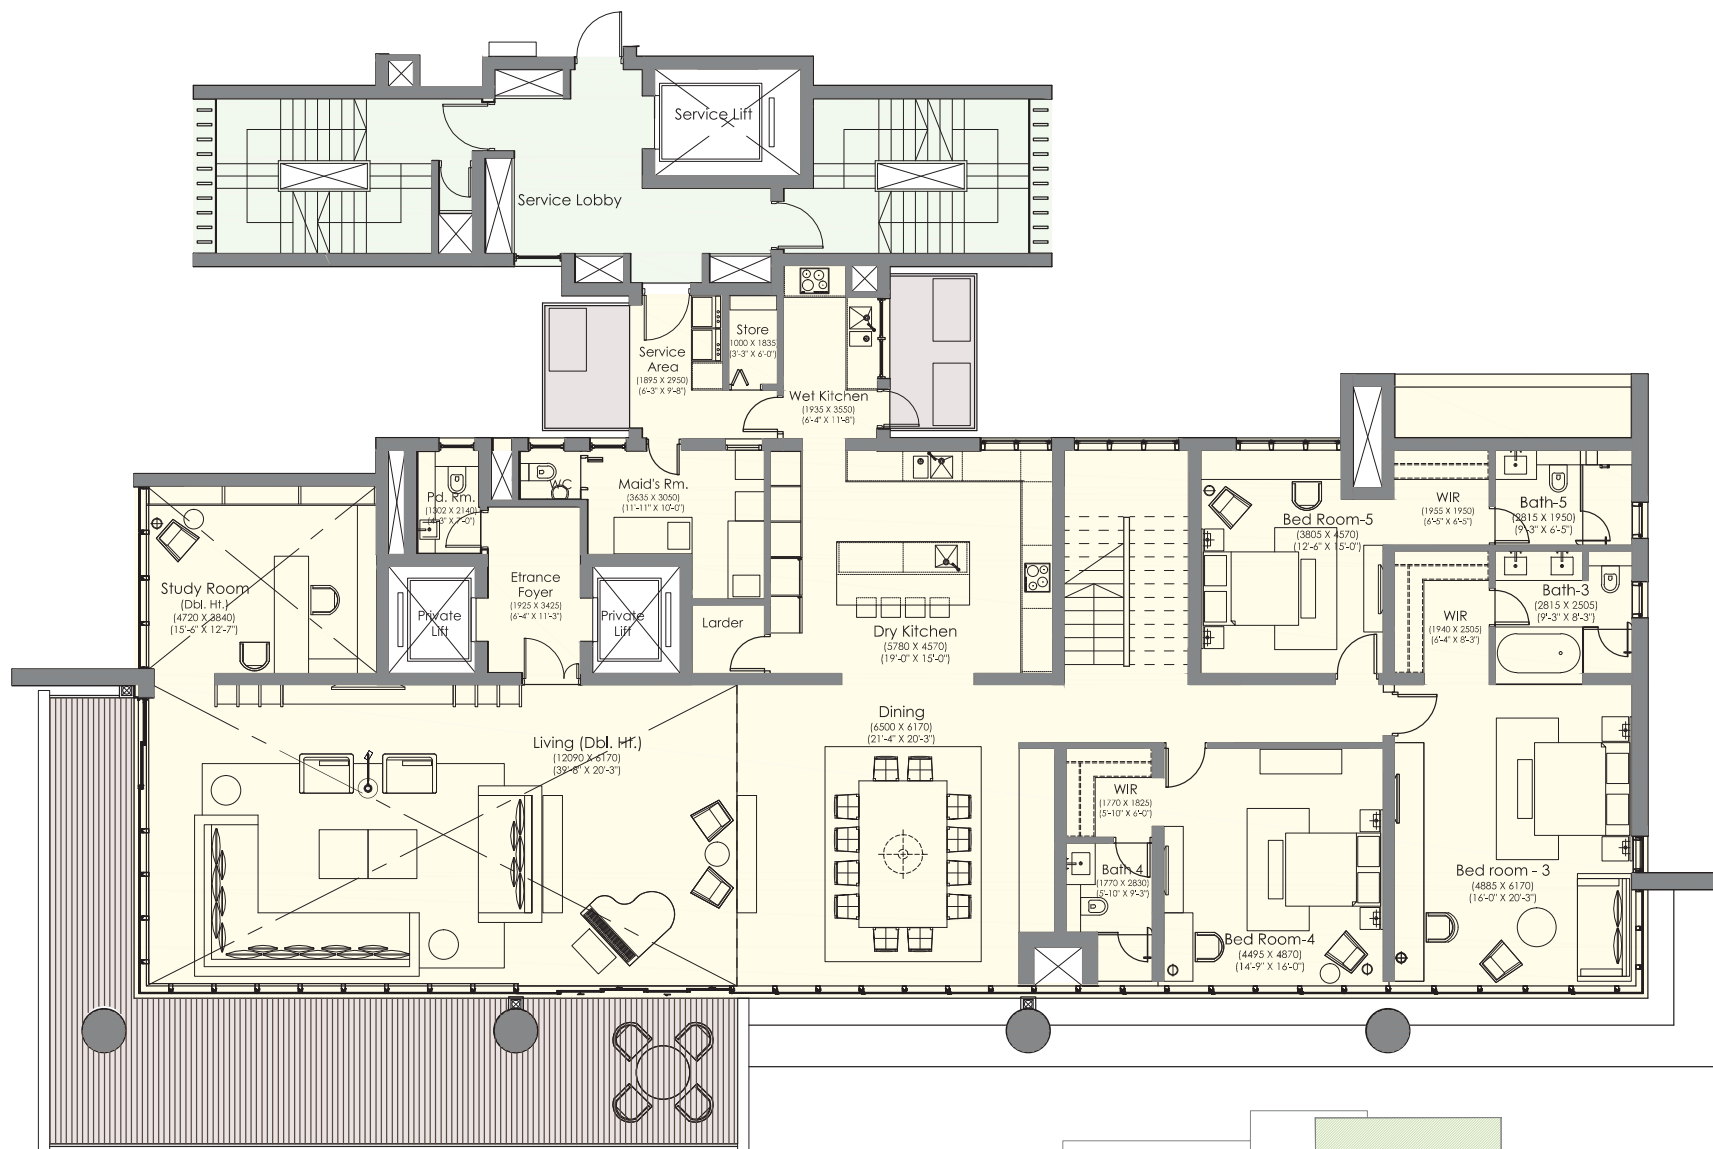

FIVE BED ROOM PENTHOUSE, LOWER LEVEL - INDICATIVE LAYOUT

UNIT AREA - 10985 Sq ft (Approx.)

TOWER A (BLOCK I & II):	19 th , 20 th
TOWER B, C, D (BLOCK I & II):	25 th , 26 th

FIVE BEDROOM PENTHOUSE LOWER FLOOR LOCATIONS AT DIFFERENT TOWERS